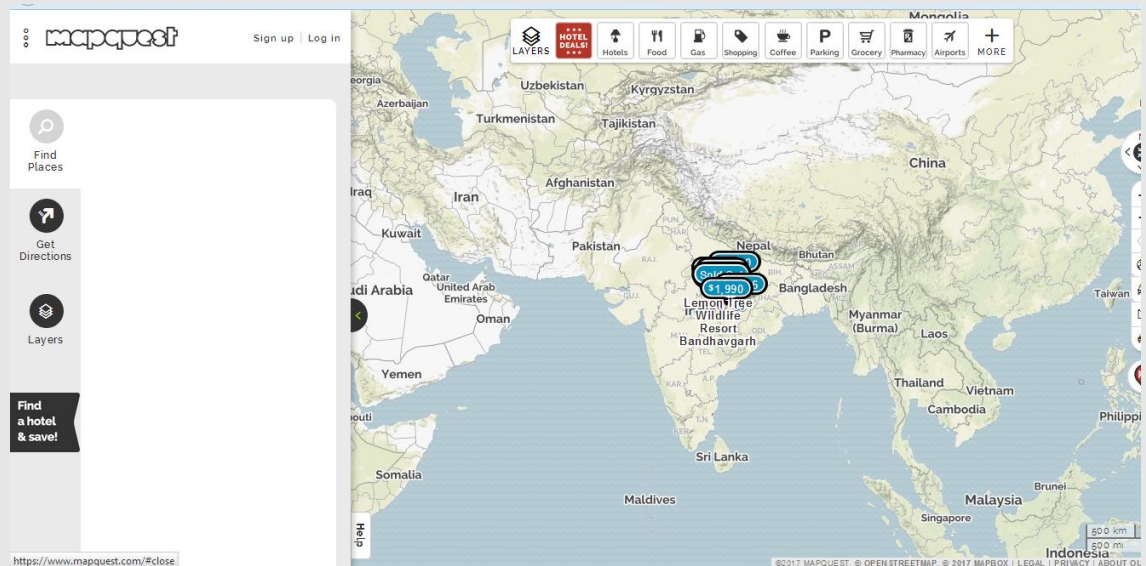

Scope and Coverage

MapQuest (stylized as mapquest) is an American free online web mapping service owned

by AOL. MapQuest provides some extent of street-level detail and/or driving directions for a variety of countries. It provides direction of hotels, food, gas, shopping, coffee, parking, grocery, pharmacy, airports and more. Information of cost and availability of hotels, restaurants etc also provided.

Kind of Information

Clicking on the place provides route direction of hotels, restaurants, shopping place, shop of coffee, grocery, parking place, pharmacy, airports etc for travelers. Hotels, restaurants of different rates are provided for all travelers.